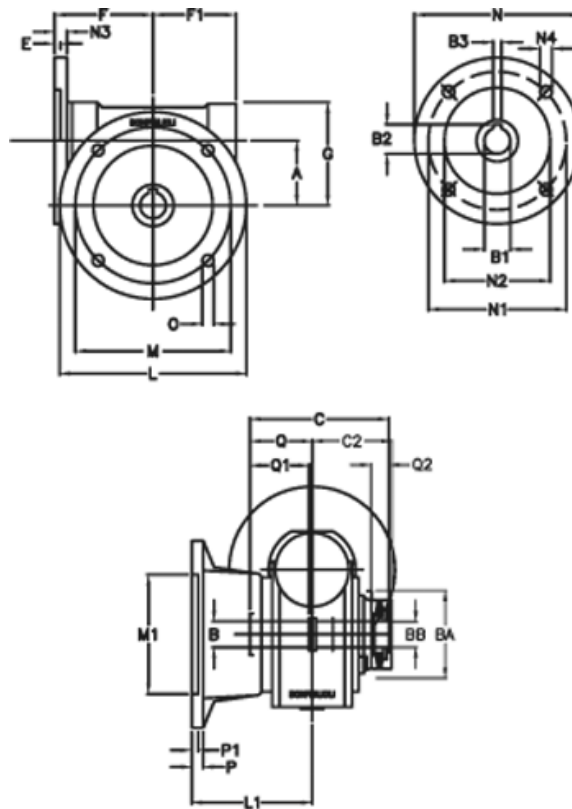

Article number: 390204401042336

Description: Worm Gear with Torque Limiter
VF 44-L2-F-10-P63B14

Measures

a = 44.60	C2 = 48	m = 87	P = 9
B = 18	Description = VF 44F-xx-63B14	M1 = 60	P1 = 7
B1 E7 = 11	E = 2.0	N = 90	Q = 32.0
B2 = 12.8	F = 65	N1 = 75	Q1 = 32
B3 H9 = 4	F1 = 54	N2 = 60	Q2 = 12
BA = 40	g = 71	N3 = 8.0	
BB H7 = 11	L = 110	N4 = 5.5	
C = 79	L1 = 60.5	O = 8.5	